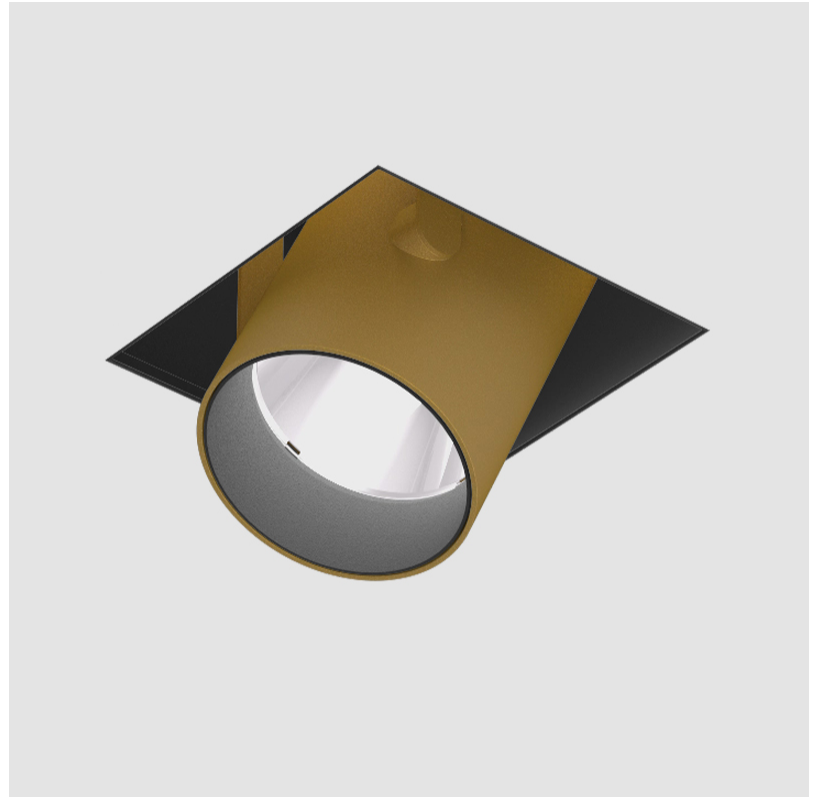

ELECTRICAL

Lamp Type: LED (Zhaga Standard)
Input Wattage (W): 19.3 + 2.6
Total Output Wattage (W): 16.5 + 2.2
Dimming: Tri-Mode (Non-Dimming and Phase Dimming (120Vac only) and 0-10V Dimming)
Driver Included: No
Driver Location: Remote
Driver Type: Constant Current & Constant Voltage - Universal
Driver Class: Class 2
Input Voltage (V): 120 - 277
Output Voltage (V): 24
Constant Current (MA): 500

LED

Number of LEDs: 2
Color Temperature (°K): 2700 / 3000 / 4000
Max. Delivered Lumen (lm): 1540 / 1580 / 1690
CRI: >90 CRI
Lamp Life (hrs): 50000
Upon Request: Special Color Temperature

OPTICAL

Reflector: 20 / 40 / 60
Adjustability: Rotational 355°; Tilt 45°
Upon Request: Special Beam Angles

RATINGS AND CERTIFICATIONS

Patents: IP20
For international specifications by adding 'INT' at the end of the existing Model #. For assistance on 'custom' specifications, contact zteam@zaneen.com.
In a constant effort to supply the best product, we reserve the right to change specifications or materials without notice. The most recent specification sheets are found at zaneen.com