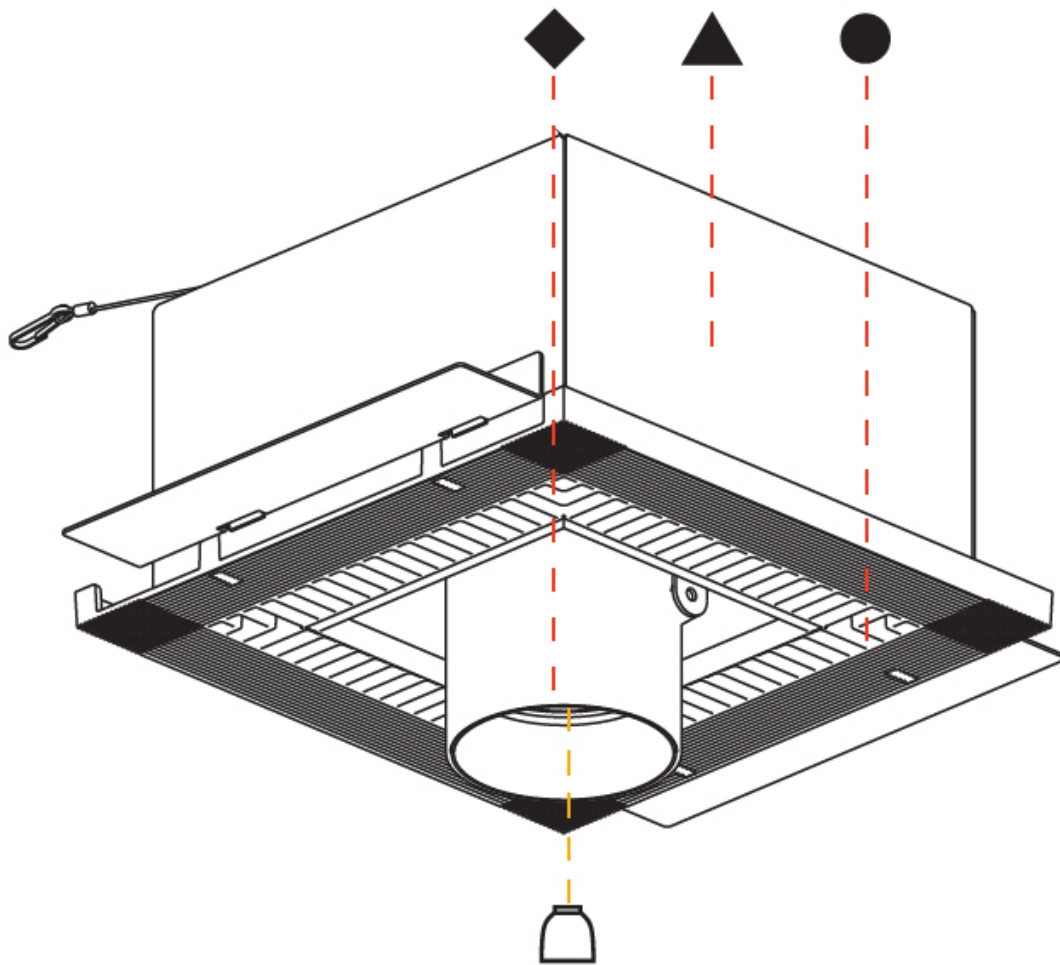

IMAGINE SQUARE TRIMLESS

A35401-

PROJECT	_____
TYPE	_____
SPECIFIER	_____
QUANTITY	_____
DATE	_____