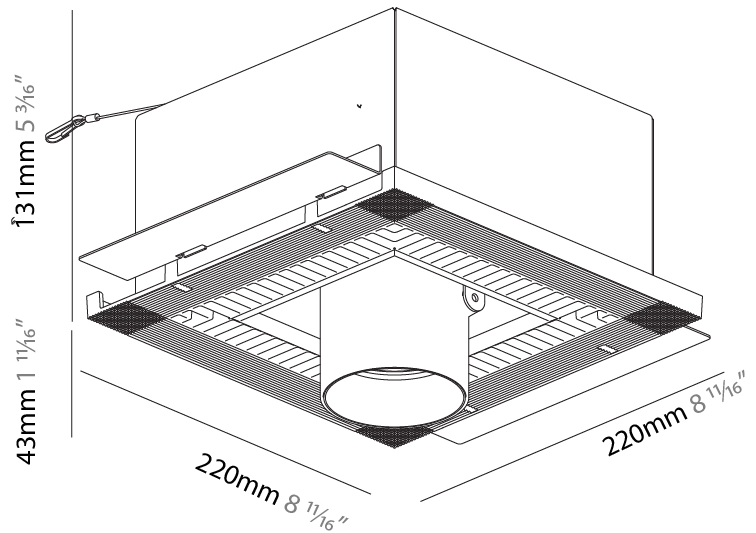

ELECTRICAL

Lamp Type: LED (Zhaga Standard)
Input Wattage (W): 19.3 + 2.6
Total Output Wattage (W): 16.5 + 2.2
Dimming: Tri-Mode (Non-Dimming and Phase Dimming (120Vac only) and 0-10V Dimming)
Driver Included: No
Driver Location: Remote
Driver Type: Constant Current & Constant Voltage - Universal
Driver Class: Class 2
Input Voltage (V): 120 - 277
Output Voltage (V): 24
Constant Current (MA): 500

LED

Number of LEDs: 2
Color Temperature (°K): 2700 / 3000 / 4000
Max. Delivered Lumen (lm): 1540 / 1580 / 1690
CRI: >90 CRI
Lamp Life (hrs): 50000
Upon Request: Special Color Temperature

OPTICAL

Reflector: 20 / 40 / 60
Adjustability: Rotational 355°; Tilt 45°
Upon Request: Special Beam Angles

RATINGS AND CERTIFICATIONS

Patents: IP20
For international specifications by adding 'INT' at the end of the existing Model #. For assistance on 'custom' specifications, contact zteam@zaneen.com.
In a constant effort to supply the best product, we reserve the right to change specifications or materials without notice. The most recent specification sheets are found at zaneen.com