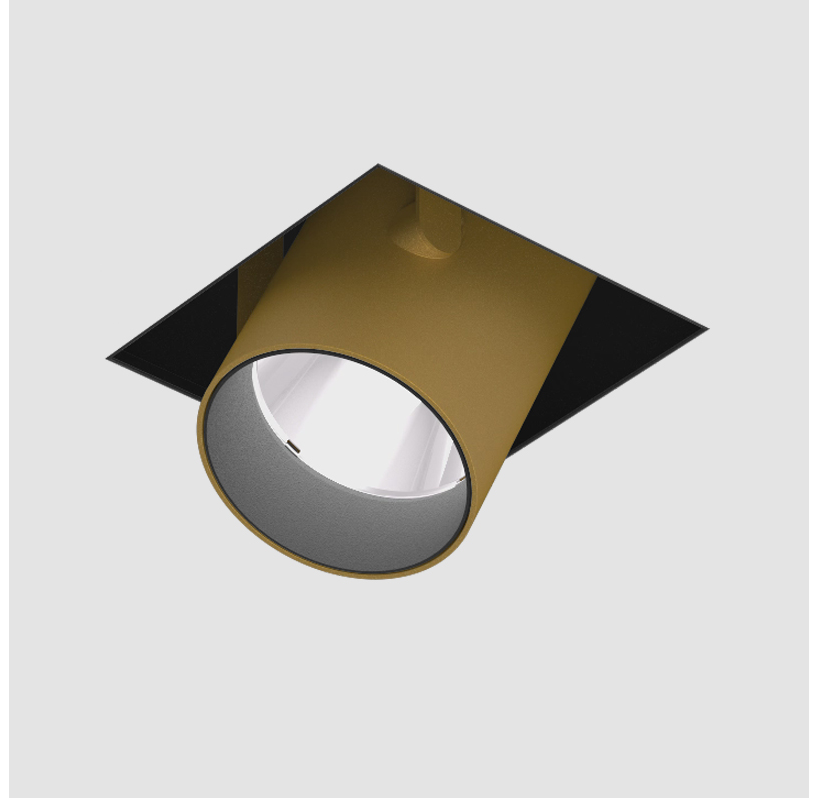

ELECTRICAL

Lamp Type: LED (Zhaga Standard)
Input Wattage (W): 23.1
Total Output Wattage (W): 18.7
Dimming: Tri-Mode (Non-Dimming and Phase Dimming (120Vac only) and 0-10V Dimming)
Driver Included: No
Driver Location: Recessed Housing
Driver Type: Constant Current - Universal
Driver Class: Class 2
Housing: See components
Input Voltage (V): 120 - 277
Constant Current (MA): 500

LED

Number of LEDs: 1
Color Temperature (°K): 2700 / 3000 / 3500 / 4000
Max. Delivered Lumen (lm): 1490 / 1530 / 1607 / 1640
CRI: >90 CRI
Lamp Life (hrs): 50000
Upon Request: Special Color Temperature

OPTICAL

Reflector: 20 / 40 / 60
Adjustability: Rotational 355°; Tilt 45°
Upon Request: Special Beam Angles

RATINGS AND CERTIFICATIONS

Patents: IP20
For assistance on 'custom' specifications, contact zteam@zaneen.com.
In a constant effort to supply the best product, we reserve the right to change specifications or materials without notice. The most recent specification sheets are found at zaneen.com

145mm | 5 11/16" | 10 | 3/8" | 12 1/2" | 15 | 9/16" | 25mm | 1" | 225mm x 225mm | 8 7/8" x 8 7/8"